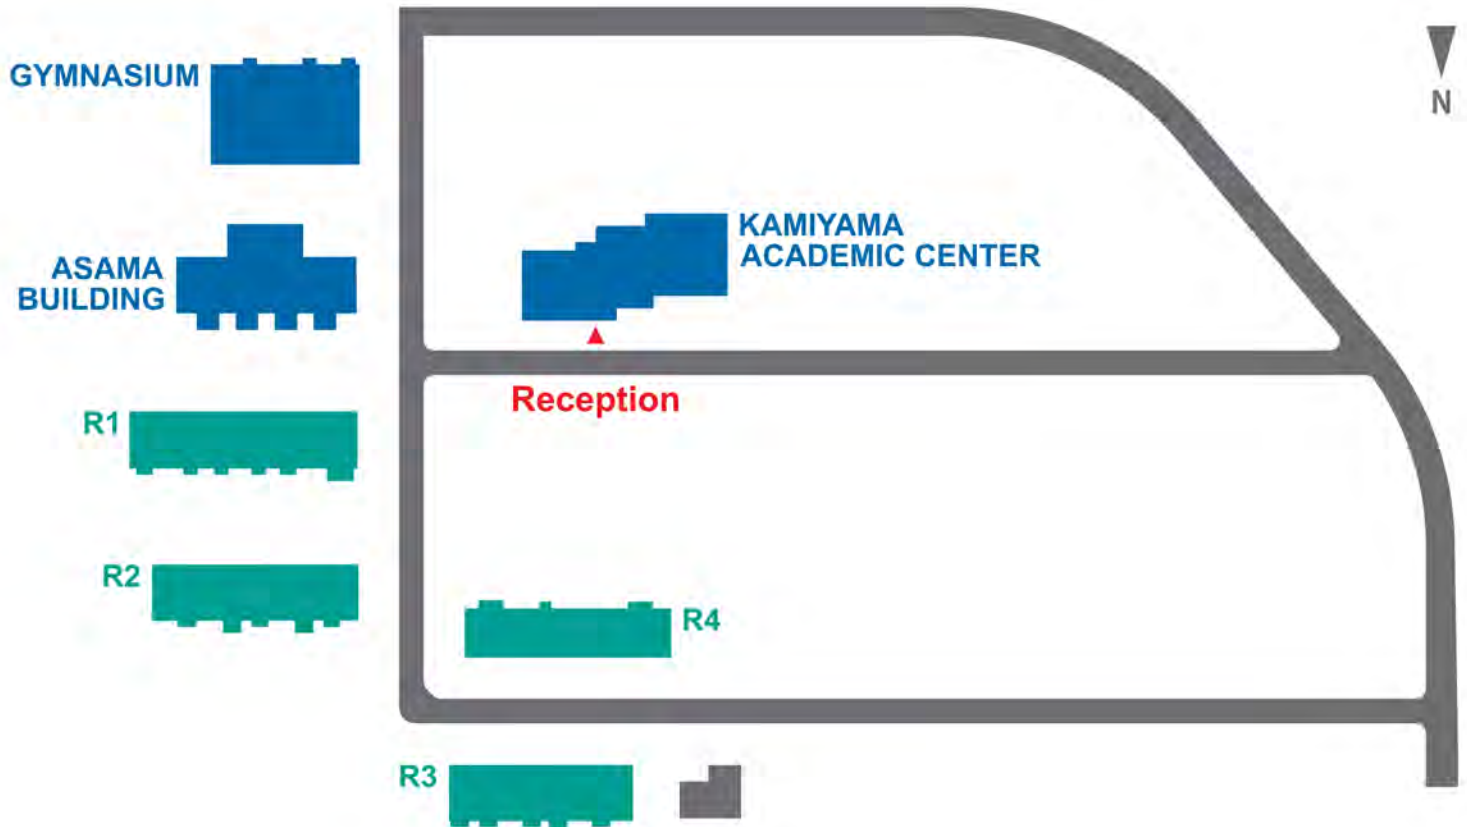

Note: Please do not use the main or north gate of Asama Terrace.

Convex traffic mirror

By train

UWC ISAK Japan is approximately 20 minutes drive from Karuizawa station (JR Hokuriku line).

By road

UWC ISAK Japan is 2.8 km from Route 18 and about 10 km North-west of the town of Karuizawa.

UWC ISAK Japan Campus map